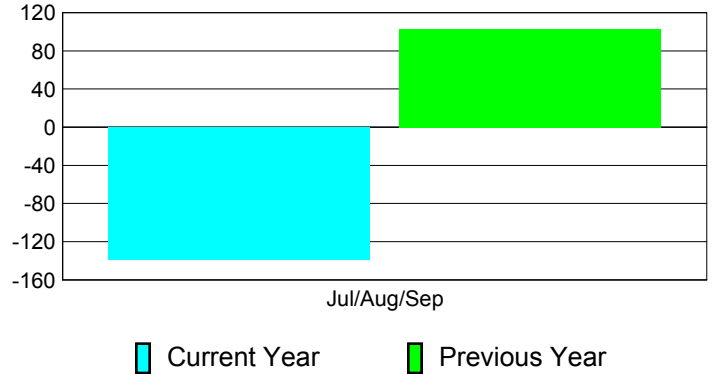

**Membership Results
2012-2013**

**Membership
2011-2012**

Month	Net Memb Goal	Actual New Memb	Actual Dropped Memb	Gain/Loss of Memb	Gain/Loss of Memb
Jul/Aug/Sep		75	-214	-139	103
Totals		75	-214	-139	103

Membership Results 2012-2013

Goal, New, Dropped, Gain/Loss

Comparison of Membership Gain/Loss

Current Year Compared to the Previous Year

Gender Comparison 2012-2013

Male Female