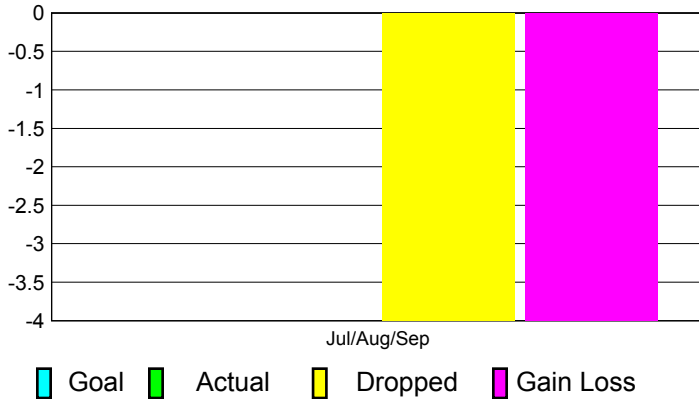

2012-2013 GMT Reports for District (or Undistricted) **District 385**

GMT: **PAUL CHOR HO FAN**

Location: **CHINA**

GMT CA: **5**

CLUBS

**Club Results
2012-2013**

**Clubs
2011-2012**

Month	New Club Goal	Actual New Clubs	Actual Dropped Clubs	Gain/Loss of Clubs	Gain/Loss of Clubs
Jul/Aug/Sep		0	-4	-4	3
Totals		0	-4	-4	3

Club Results 2012-2013

Goal, New, Dropped, Gain/Loss

Comparison of Club Gain/Loss

Current Year Compared to the Previous Year

YTD Status Quo Clubs 2012-2013

Status Quo Clubs Compared to Status Quo Members

MEMBERSHIP