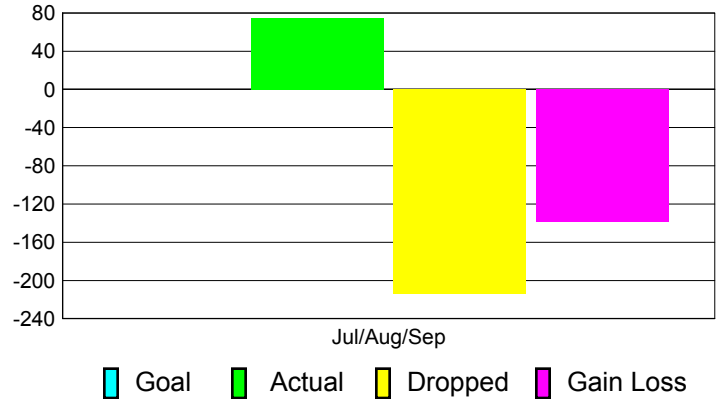

Membership Results 2012-2013

Goal, New, Dropped, Gain/Loss