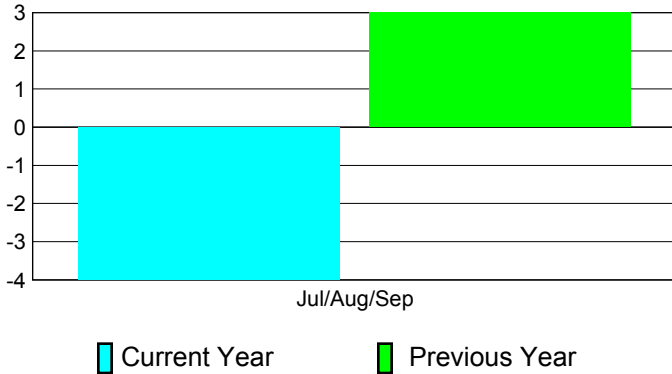

2012-2013 GMT Reports for District (or Undistricted) **District 385**

GMT: **PAUL CHOR HO FAN**

Location: **CHINA**

GMT CA: **5**

CLUBS

**Club Results
2012-2013**

**Clubs
2011-2012**

Month	New Club Goal	Actual New Clubs	Actual Dropped Clubs	Gain/Loss of Clubs	Gain/Loss of Clubs
Jul/Aug/Sep		0	-4	-4	3
Totals		0	-4	-4	3

Club Results 2012-2013

Goal, New, Dropped, Gain/Loss

Comparison of Club Gain/Loss

Current Year Compared to the Previous Year

YTD Status Quo Clubs 2012-2013

Status Quo Clubs Compared to Status Quo Members

MEMBERSHIP