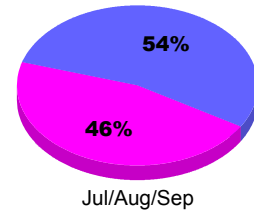

**Membership Results
2012-2013**

**Membership
2011-2012**

Month	Net Memb Goal	Actual New Memb	Actual Dropped Memb	Gain/Loss of Memb	Gain/Loss of Memb
Jul/Aug/Sep		75	-214	-139	103
Totals		75	-214	-139	103

Membership Results 2012-2013

Goal, New, Dropped, Gain/Loss

Comparison of Membership Gain/Loss

Current Year Compared to the Previous Year

Gender Comparison 2012-2013

Male Female